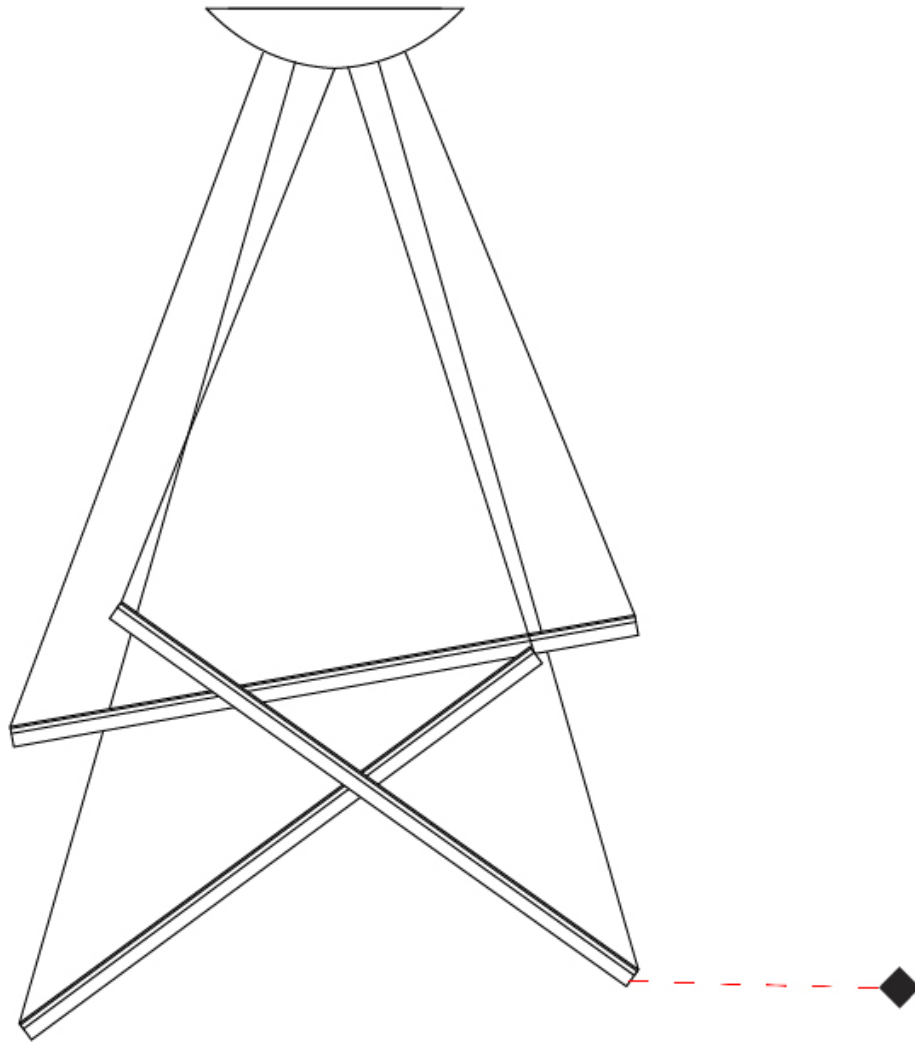

IXION 3 ROD SUSPENSION

D101542-

PROJECT	_____
TYPE	_____
SPECIFIER	_____
QUANTITY	_____
DATE	_____

D