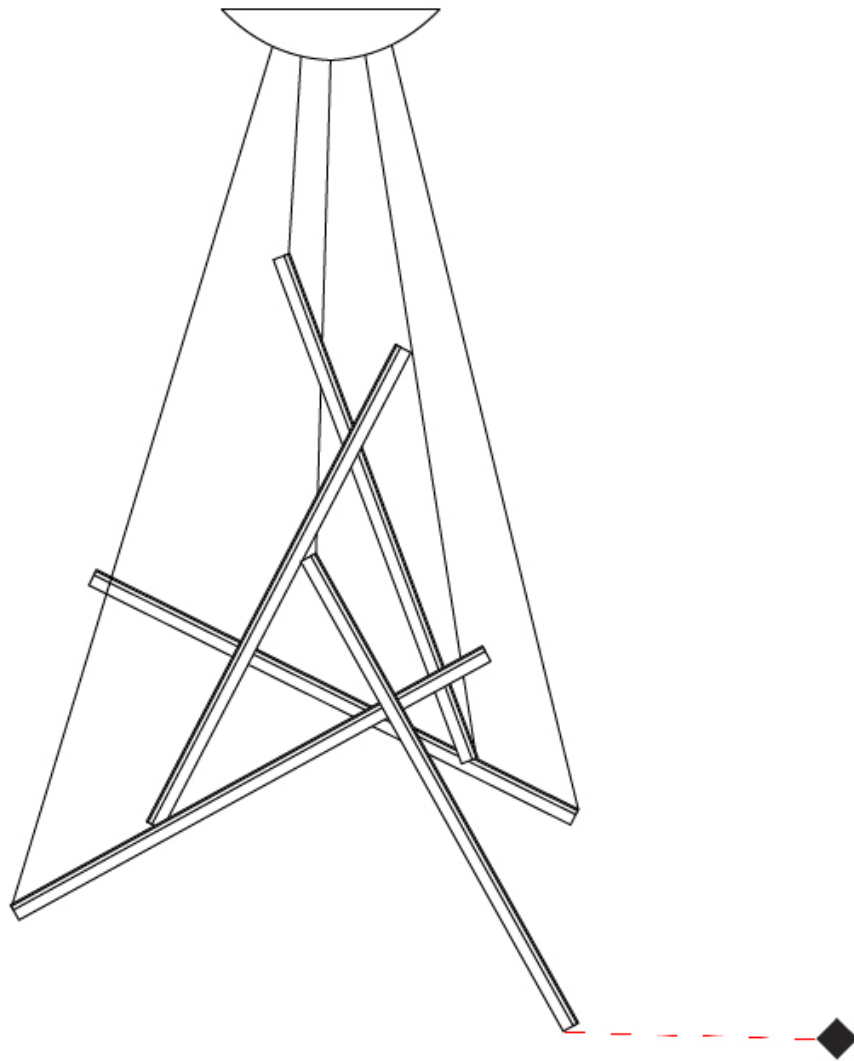

IXION 5 ROD SUSPENSION

D101543-

PROJECT
TYPE
SPECIFIER
QUANTITY
DATE

D